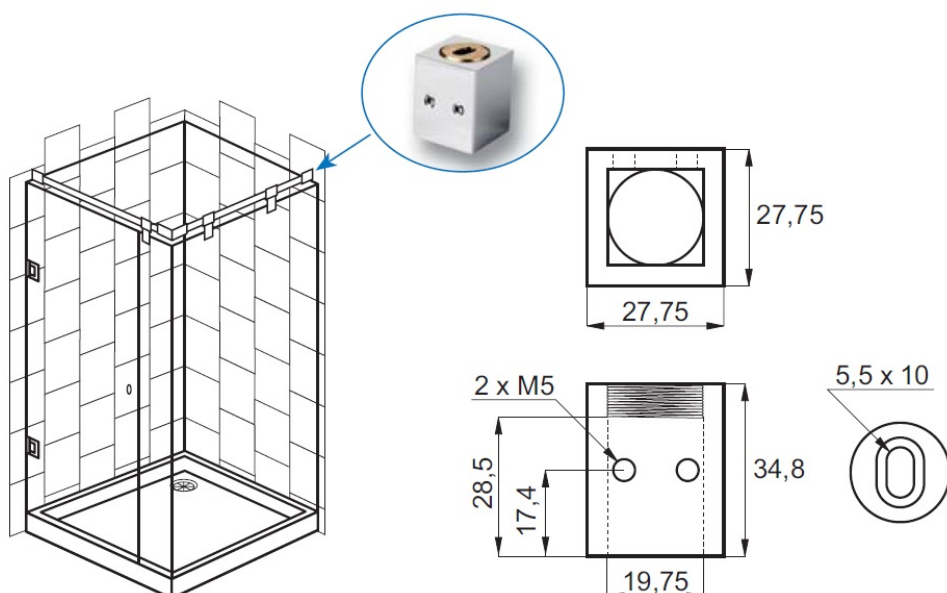

PRODUCT SHEET

Description:

Bar To Wall Bracket, F/19x19mm Square Tube, CPL

Item number:

15.24.300-1

Units	Box	Carton	HS Code	Barcode
Pcs.	1	50	8302419000	 5704866474641

SISO A/S

Mileparken 11
DK-2740 Skovlunde
Denmark
VAT: DK 24786013

Phone +45 45 830 900

www.siso.dk
siso@siso.dk

Danske Bank
Nytorv Branch
Copenhagen
SWIFT: DABADKKK

Account no.
4180 3112 112936
IBAN Account
DK7230003112112936